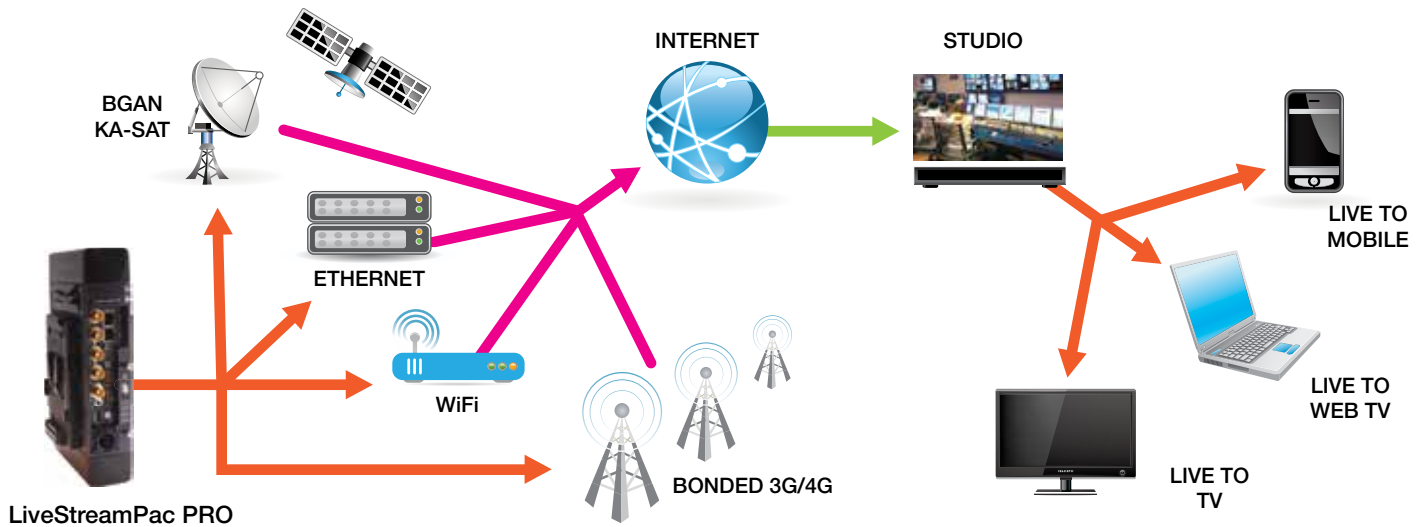

LiveStreamPac PRO

LiveStreamPac PRO SYSTEM OVERVIEW

LiveStreamPac PRO MAIN SPECIFICATIONS

Main Functions	Live Store & Forward IFB return channel Tally Light Built-in GPS	Yes Yes Yes Yes optional
Input Interfaces	HD/SD-SDI embedded audio (BNC) Composite (BNC) Analog Audio L&R (BNC) HDMI (1.3)	Yes Yes Yes Yes
Other Interfaces	ASI-TS out (BNC) Gigabit Ethernet (Streaming, BGAN,...) USB 2.0 (Store, USB modems,...) Stereo mini jack (3.5mm) in & out (IFB) RS232, RS485 SD card slot (Store)	Yes 2 2 Yes Yes Yes
Networks	3G/4G-LTE build-in Modems 3G/4G-LTE high efficiency custom antennas Additional external USB Modems Built-in Wifi with high efficiency custom antenna BGAN & Ka Band Satellite Ethernet	8 8 2 Yes Yes Yes
Video Compression	H.264/AVC Main/High Profile level 4 1080p/1080i/720p/576i/480i @ 50/59.9/25/29.9 fps NTSC / PAL Bit rates: 128 Kbps to 15 Mbps CBR / VBR / Capped VBR Simultaneous Live & Store at different bit rates	Yes Yes Yes Yes Yes Yes
Audio Compression	HE-AAC; HE-AAC v2 Dual mono / Stereo Bit rates: 32 to 128 Kbps	Yes Yes Yes
Operational Modes	Glass to Glass latency: down to 1 sec Pre set profiles & manual modes	Yes Yes
Control & Configuration	Local: Touch screen Remote: - Web based remote control from any devices - From receiver (DMNG Studio) Video Preview	Yes Yes Yes Yes
Power Supply	11-24V input XLR 4 pins - Hot swap Female (Camera side) V-Mount or Gold Mount plate Male (Baëry side) V-Mount or Gold Mount plate	Yes Yes optional
Physical	Dimensions Weight (Kg/Lb) Operating temperature Power Consumption	245x128x55mm 1.16 kg / 2.55 Lb -10°C to 50°C 45 Watts max
Certifications	CE, FCC, SAR standard certifications	Yes